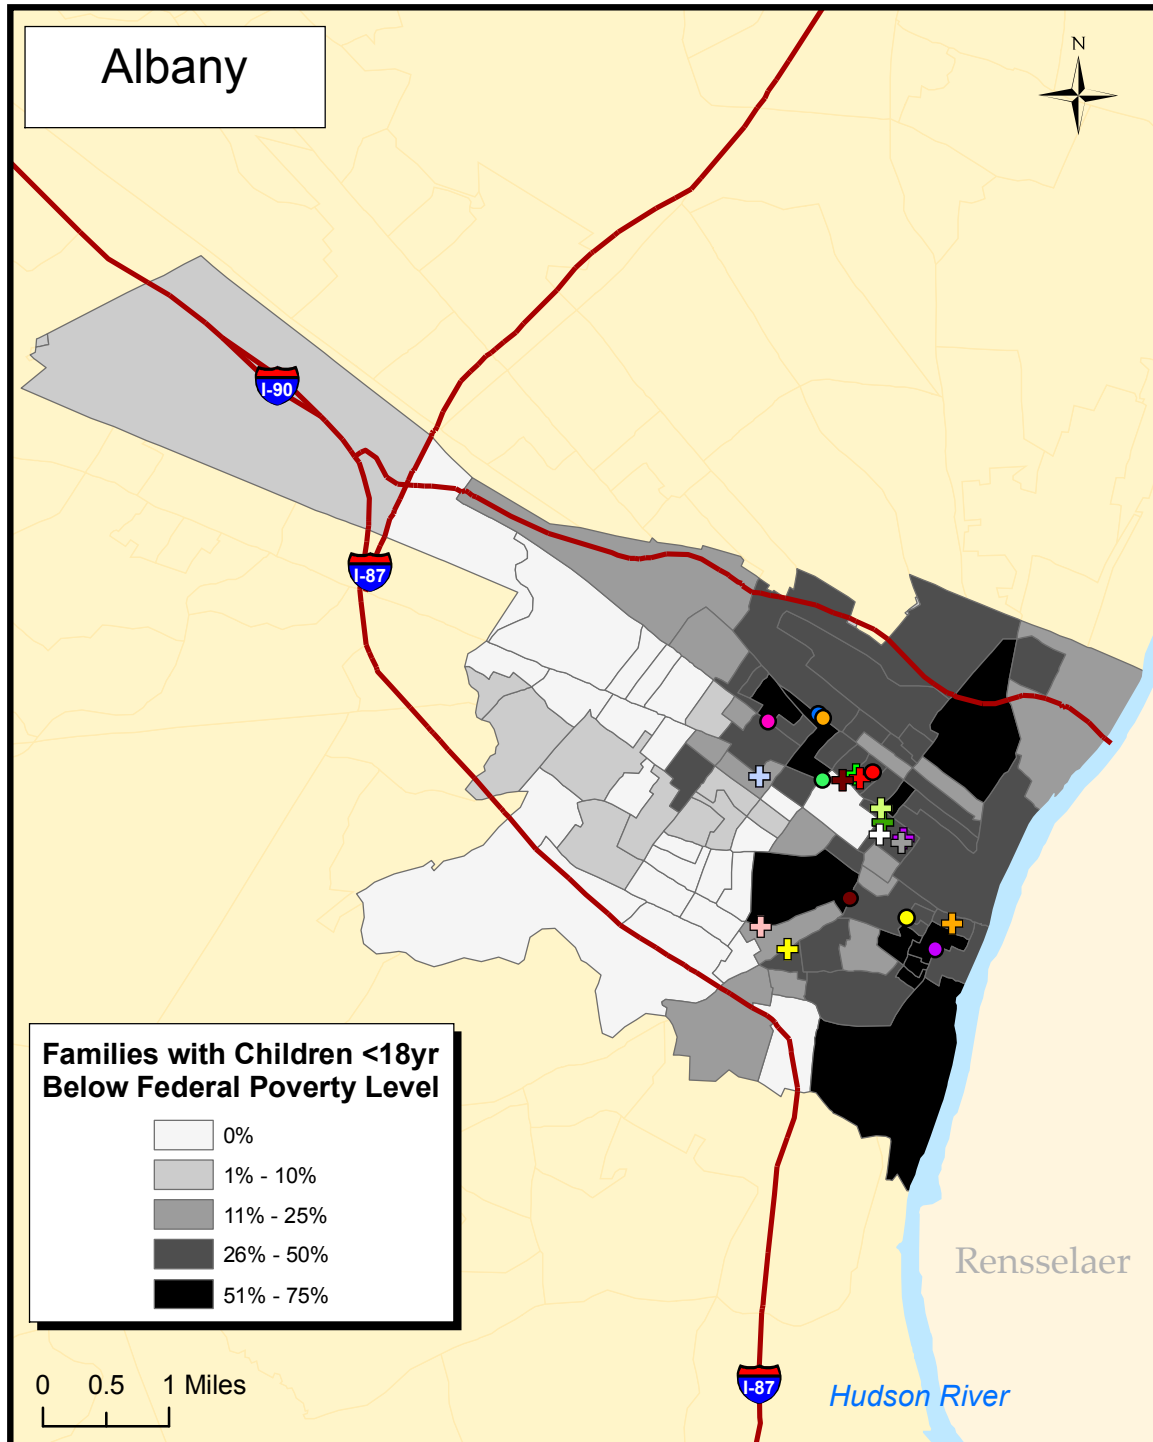

Recommended Summer Food Service Program (SFSP) Locations

Hunger Action Network
OF NEW YORK STATE

Schools within 1/4 mile of >50% Poverty Rates

Albany HS	School 18
Giffen Memorial	School 21
P J Schuyler	Sheridan Prep
Sccool 16	Thomas S. O'Brien

Churches within 1/4 mile of >50% Poverty Rates

Baptist Church	St. James
Emmanuel Baptist	St. Johnson
First Presbyterian	St. John's
Madison Ave Baptist	St. Paul's
NYS Community of Churches	Trinity United Methodist
Our Lady Angels	Unitarian Church
Pineview Comm.	Westminster Church

Source: Nutrition Consortium of NYS (adapted from NYS Department of Education data), Census Bureau 2000.

Map created by Jennifer Perrone, Syracuse University Community Geography