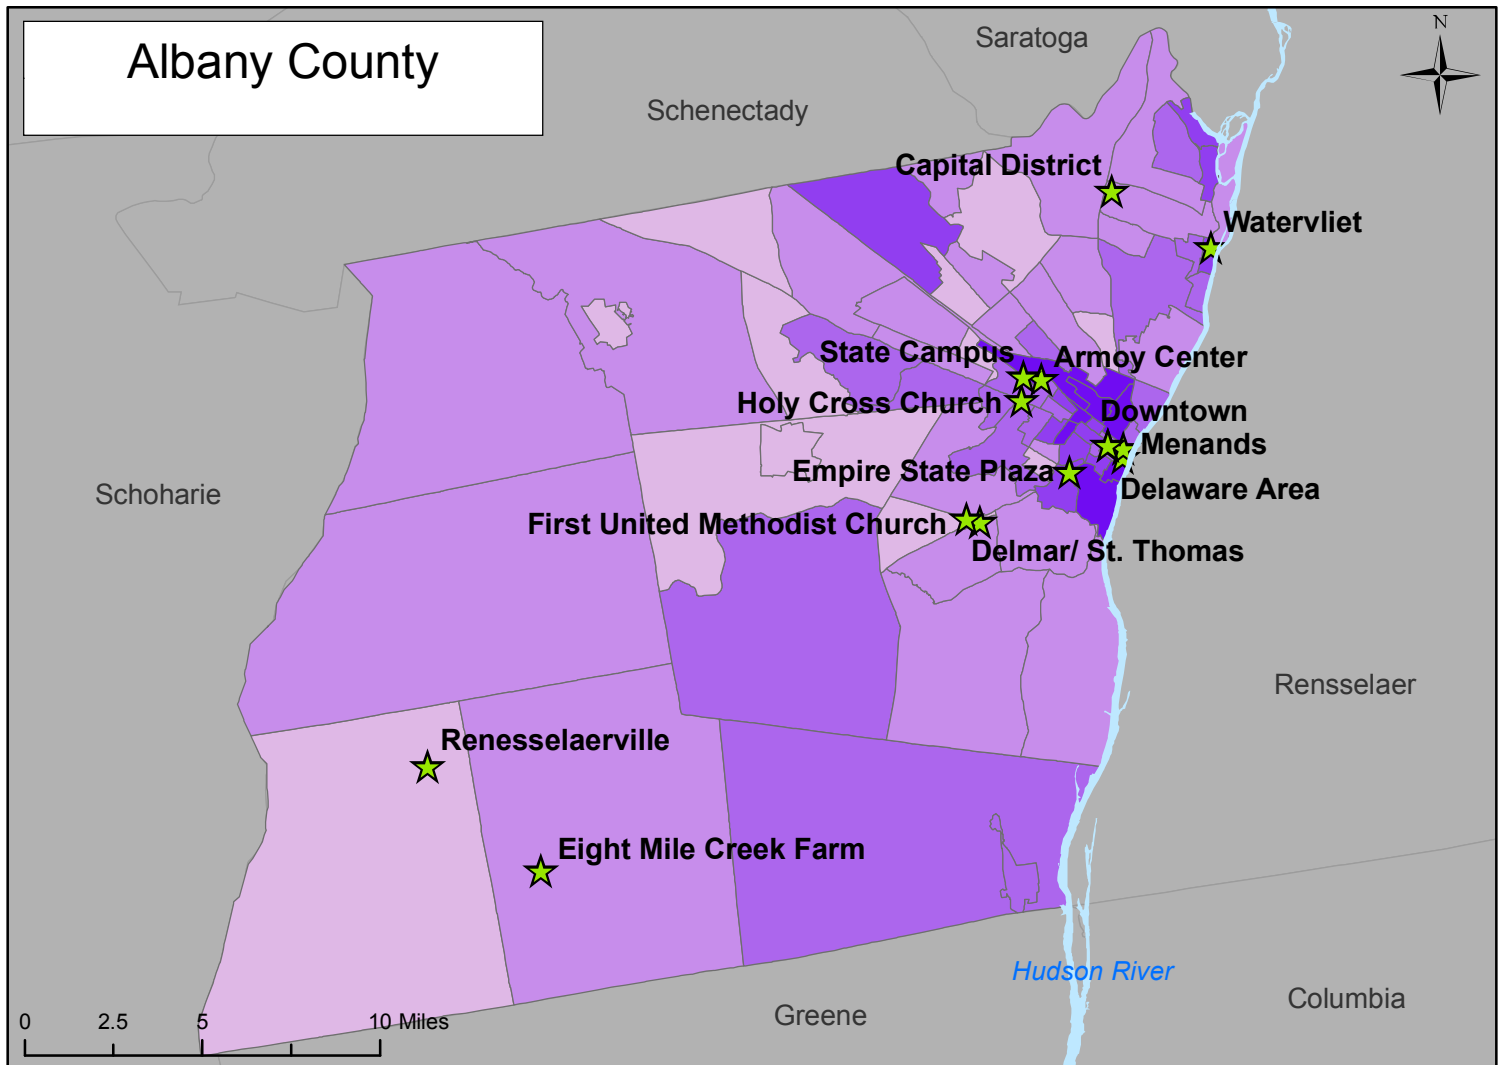

# Farmers' Markets

Although some of the farmers' markets in Albany County are in areas of high poverty, none of the markets currently accept Food Stamps (either EBT or tokens).

## Hunger Action Network OF NEW YORK STATE

Source: NYS Department of Agriculture and Markets, Farmers' Market Federation of NY, U.S. Census Bureau 2000.

Map created by Jennifer Perrone, Syracuse University Community Geography

### Farmers' Markets Individuals Below Federal Poverty Level

- 17 - 100
- 101 - 250
- 251 - 500
- 501 - 1000
- 1001 - 2000