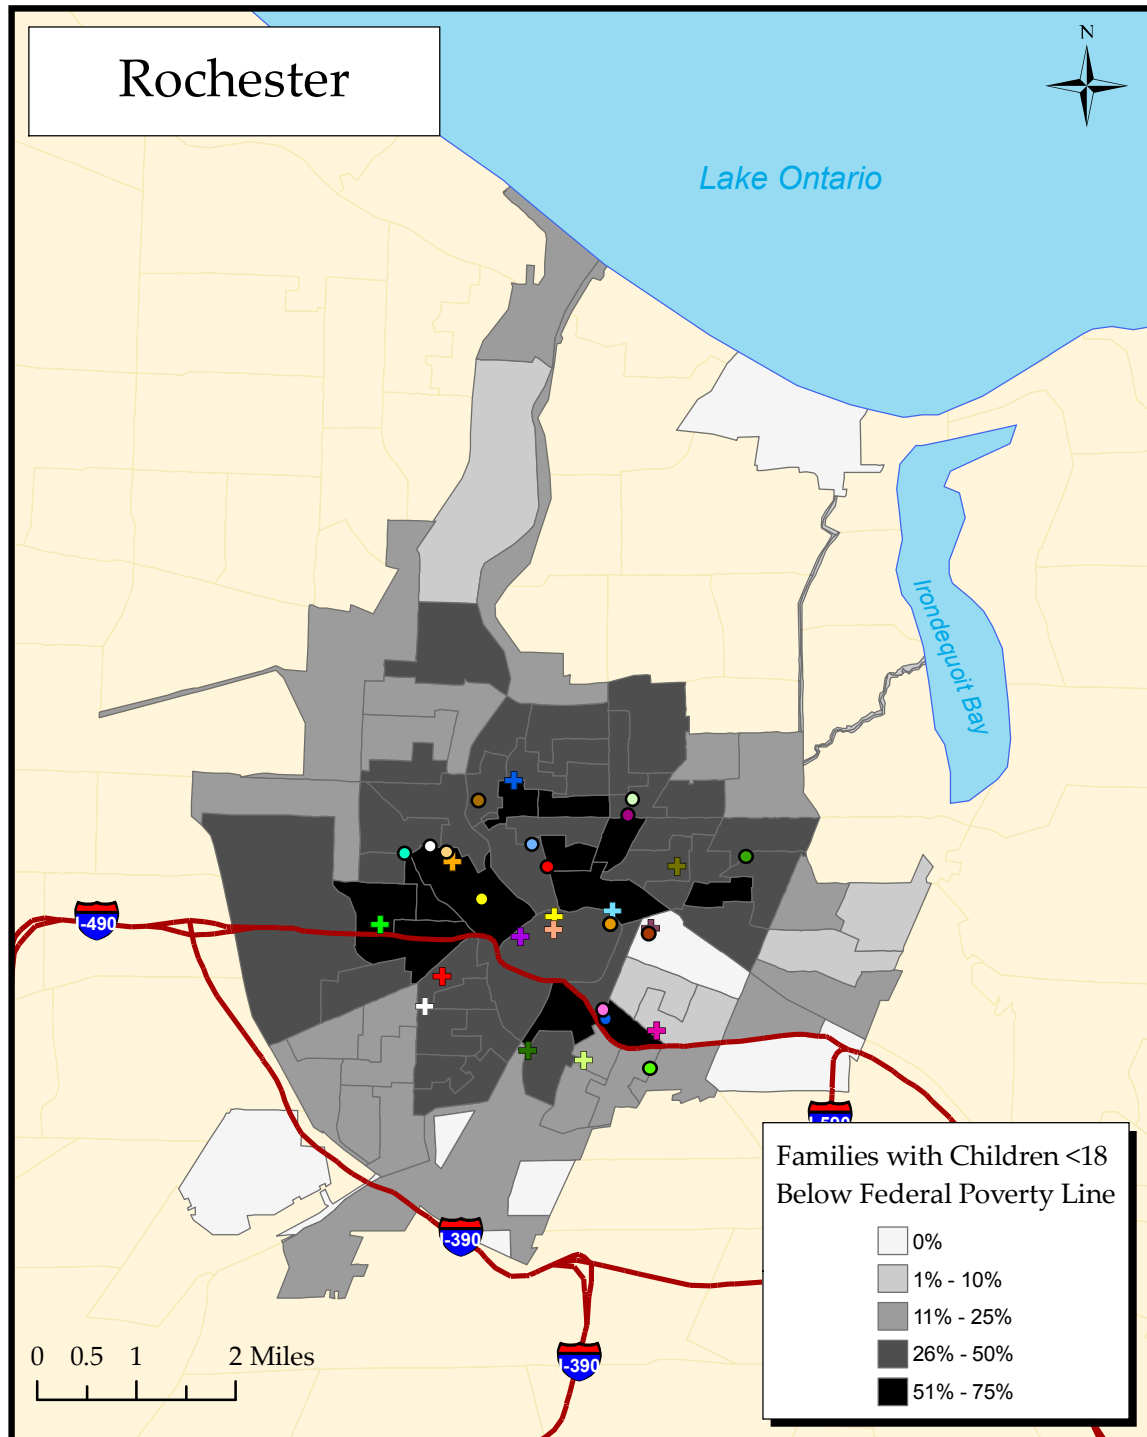

Recommended Summer Food Service Program (SFSP) Locations

Hunger Action Network
OF NEW YORK STATE

Schools within 1/4 mile of >50% Poverty Rates

- | | |
|------------------------|-----------------------|
| ● Benjamin Franklin HS | ○ School 36 |
| ● James Monroe MS | ● School 5 |
| ○ School 14 | ● School 57 |
| ● School 15 | ● School 58 |
| ● School 20 | ● School 8 |
| ● School 30 | ● School 9 |
| ● School 33 | ● School of the Arts |
| ● School 35 | ○ Thomas Jefferson MS |

Churches within 1/4 mile of >50% Poverty Rates

- | | |
|----------------------------|-------------------------------|
| ✚ Blessed Sacrament Church | ✚ Pentacostal Church |
| ✚ Brick Church | ✚ Salem United Church |
| ✚ Divinity Church | ✚ St Anthonys Church |
| ✚ Enew Bethel C M E Church | ✚ St Joseph Church |
| ✚ Episcopal Church | ✚ St Peter & Pauls Church |
| ✚ Holy Family Church | ✚ Unity Church |
| ✚ Peace Luthern Church | ✚ Zion Hill Missonary Baptist |

Source: Nutrition Consortium of NYS, Census Bureau 2000.

Map created by Jennifer Perrone, Syracuse University Community Geography