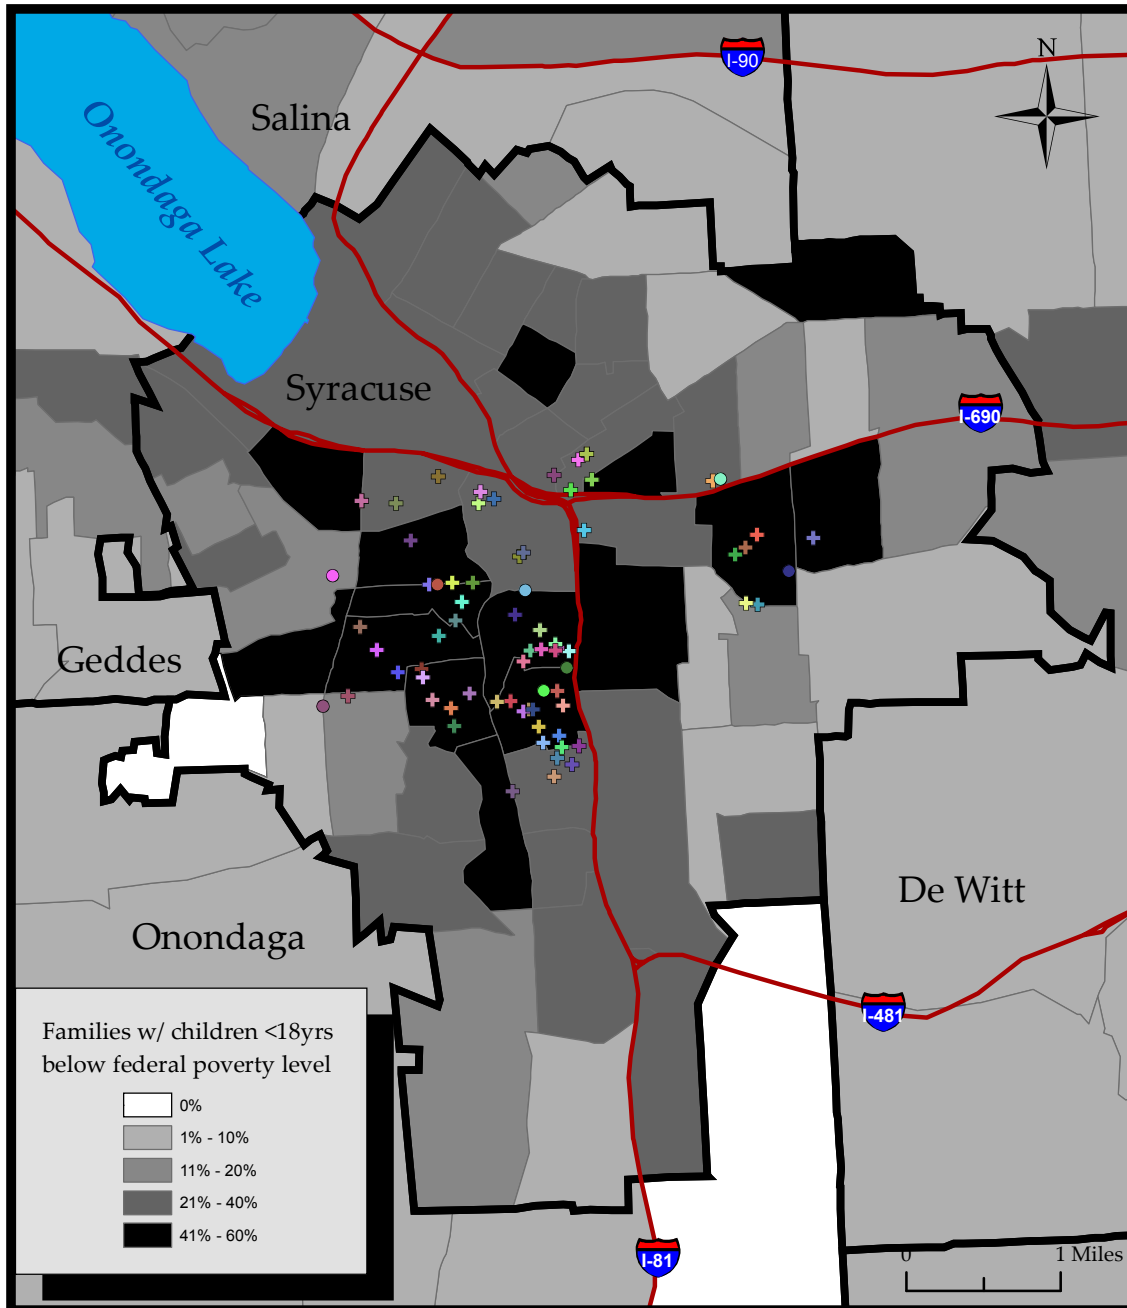

# Recommended Summer Food Service Program (SFSP) Locations

- Schools within 1/4 mile of census tracts with >50% poverty rates**
- Central Tech Vocational Center
  - Central Village Pre-K
  - Fowler High School
  - Huntington Pre-K
  - Hutchings Child & Youth Services School
  - Levy Middle School
  - MLK Community School
  - Shea Middle School
  - St. Vincent Pre-K
  - Syr Renaissance Academy at Beard School

Source: Food Bank of CNY, 2000 US Census.

Map created by Jonnell Allen, Syracuse University Community Geography.