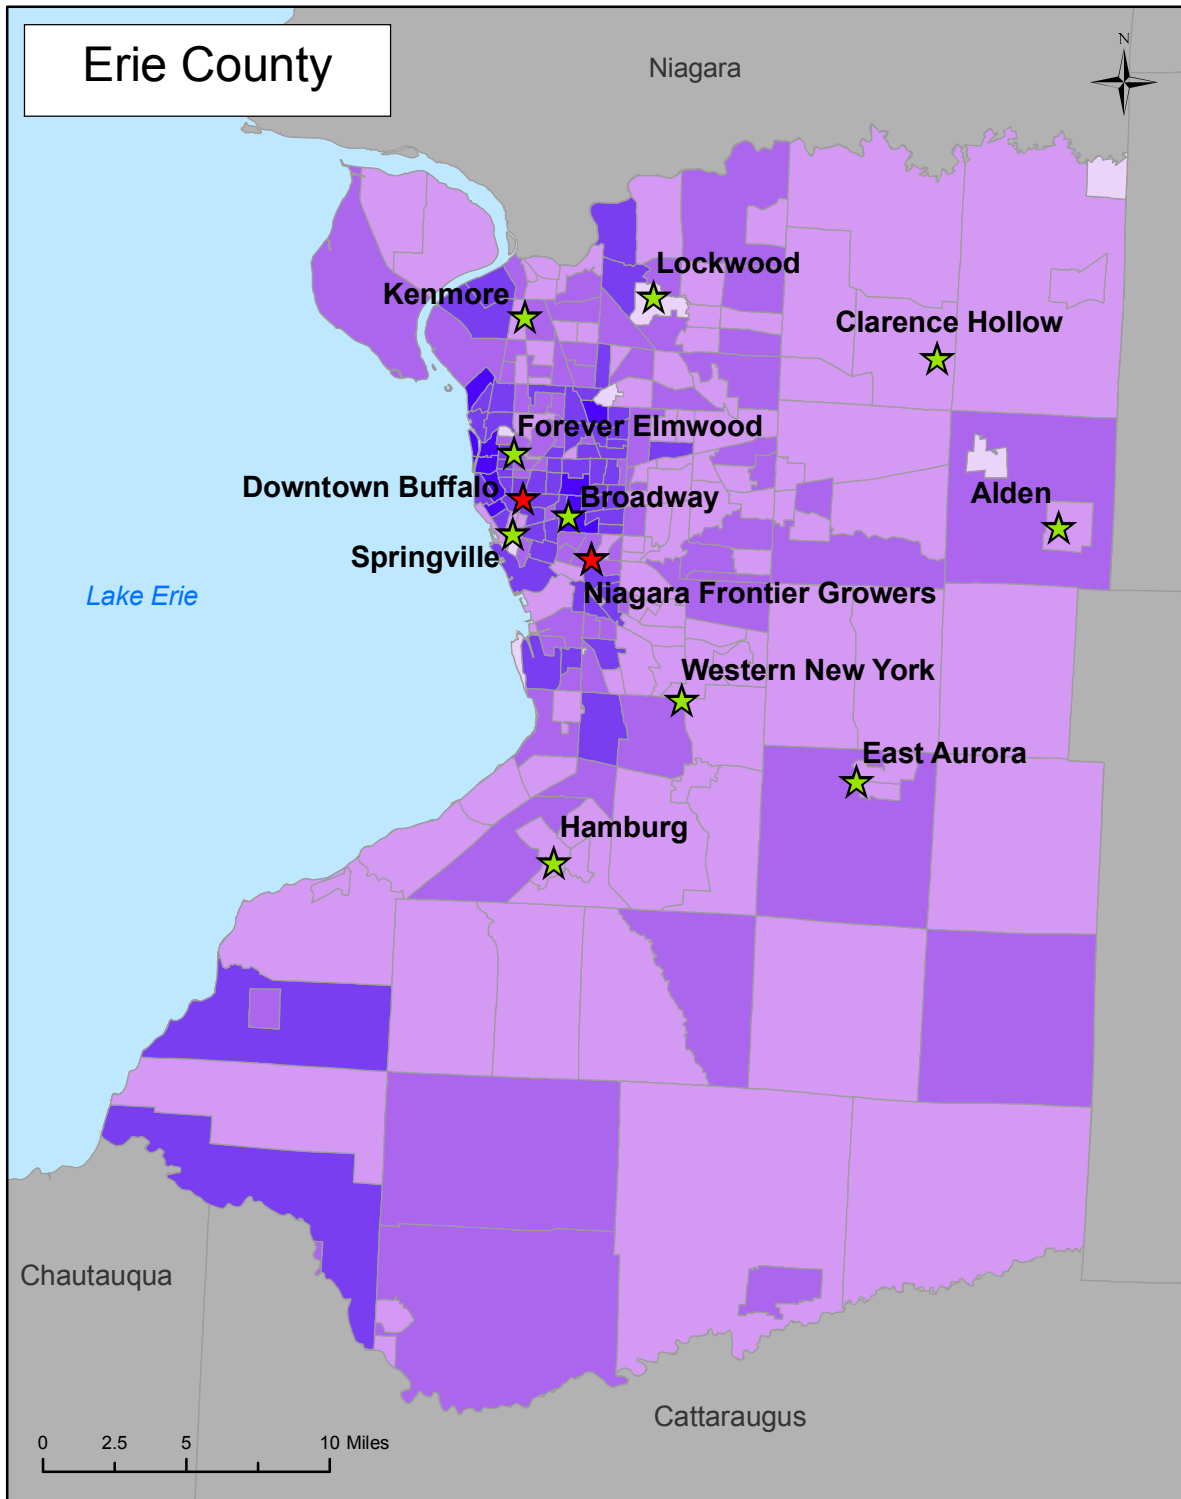

# Erie County

# Farmers' Markets

Although the majority of the farmers' markets in Erie County are in or near areas of high poverty, only 2 of the markets currently accept Food Stamps.

## Hunger Action Network OF NEW YORK STATE

### Individuals Below Federal Poverty Level

- 0
- 1 - 250
- 251 - 500
- 501 - 1500
- 1501 - 3500

Source: NYS Department of Agriculture and Markets, Farmers' Market Federation of NY, Census Bureau 2000.

Map created by Jennifer Perrone, Syracuse University Community Geography