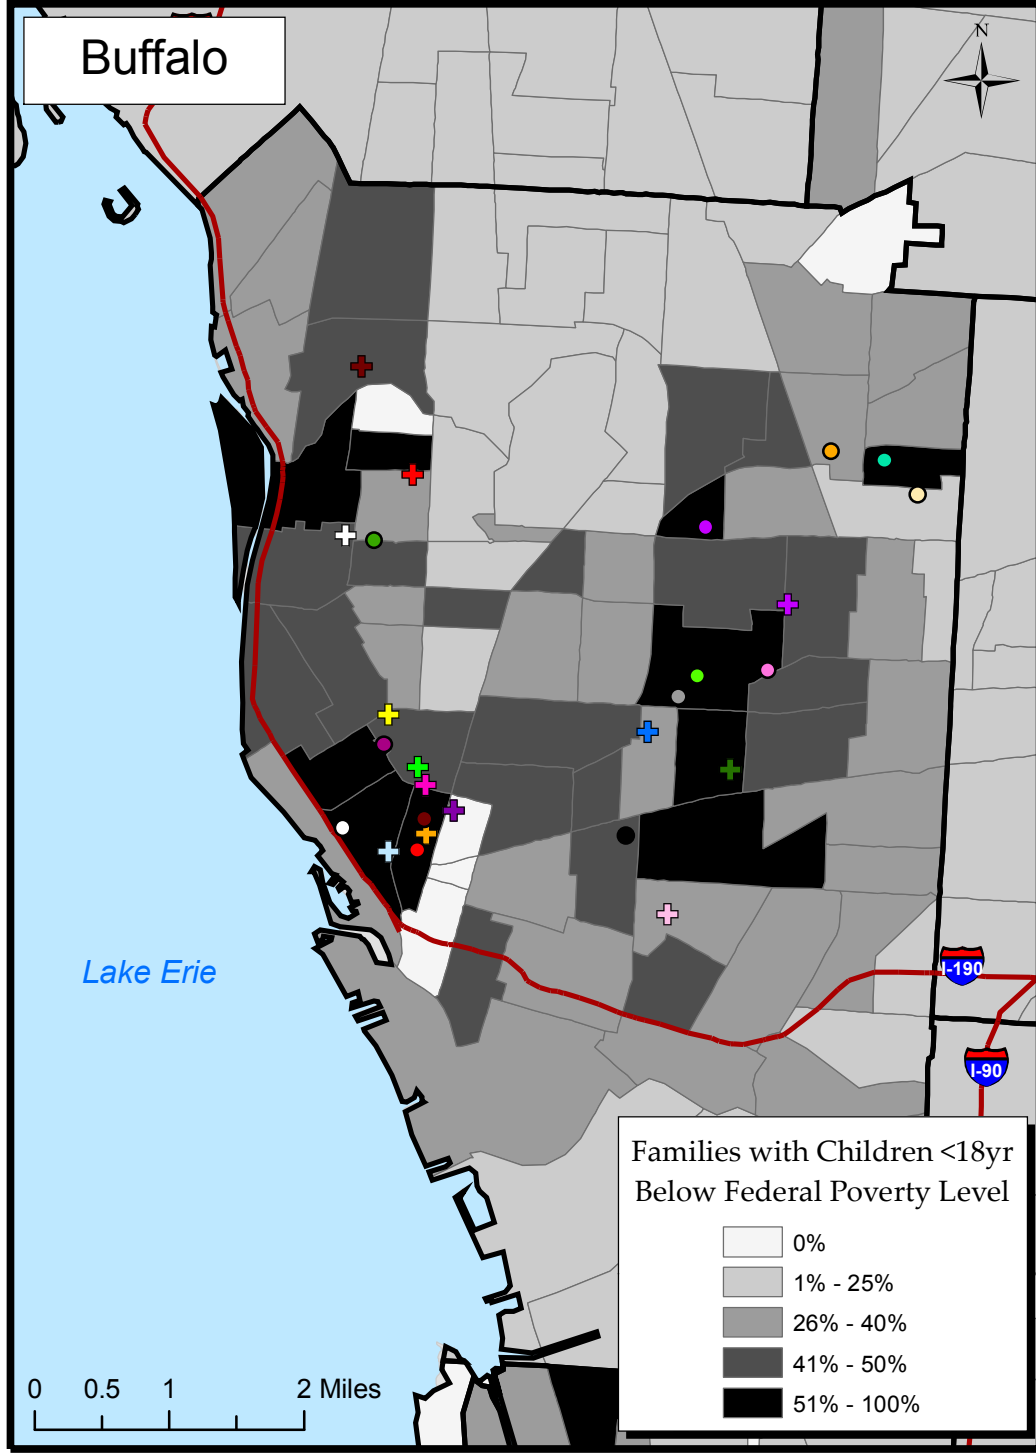

Recommended Summer Food Service Program (SFSP) Locations

Hunger Action Network
OF NEW YORK STATE

Schools within 1/4 mile of >50% Poverty Rates

- | | |
|-----------------------------|---------------------|
| ● Bilingual Early Childhood | ● PS 59 |
| ● Build Acad | ● PS 78 |
| ● Dr Lydia T Wright | ● PS 82 |
| ● Emerson Voc. | ● Parent Center |
| ● Hutchinson Central Tech | ● Root Building |
| ● Kensington | ● Science Magnet |
| ● Lafayette | ● Stanton Academy |
| ● PS 307 | ● Waterfront School |

Churches within 1/4 mile of >50% Poverty Rates

- | | |
|-----------------------------|-----------------------------|
| ⊕ Annunciation Church | ⊕ St Anthony Church |
| ⊕ Assumption Church | ⊕ St Mary Of Sorrows Church |
| ⊕ Blessed Sacrament Church | ⊕ St Matthews Church |
| ⊕ Church Of Scientology | ⊕ St Michaels R C Church |
| ⊕ First Presbyterian Church | ⊕ St Nicholas Church |
| ⊕ Immac Conception Church | ⊕ Trinity Episcopal Church |
| ⊕ St Adalberts Church | |

Source: Nutrition Consortium of NYS (adapted from NYS Department of Education data), Census Bureau 2000.

Map created by Jennifer Perrone, Syracuse University Community Geography