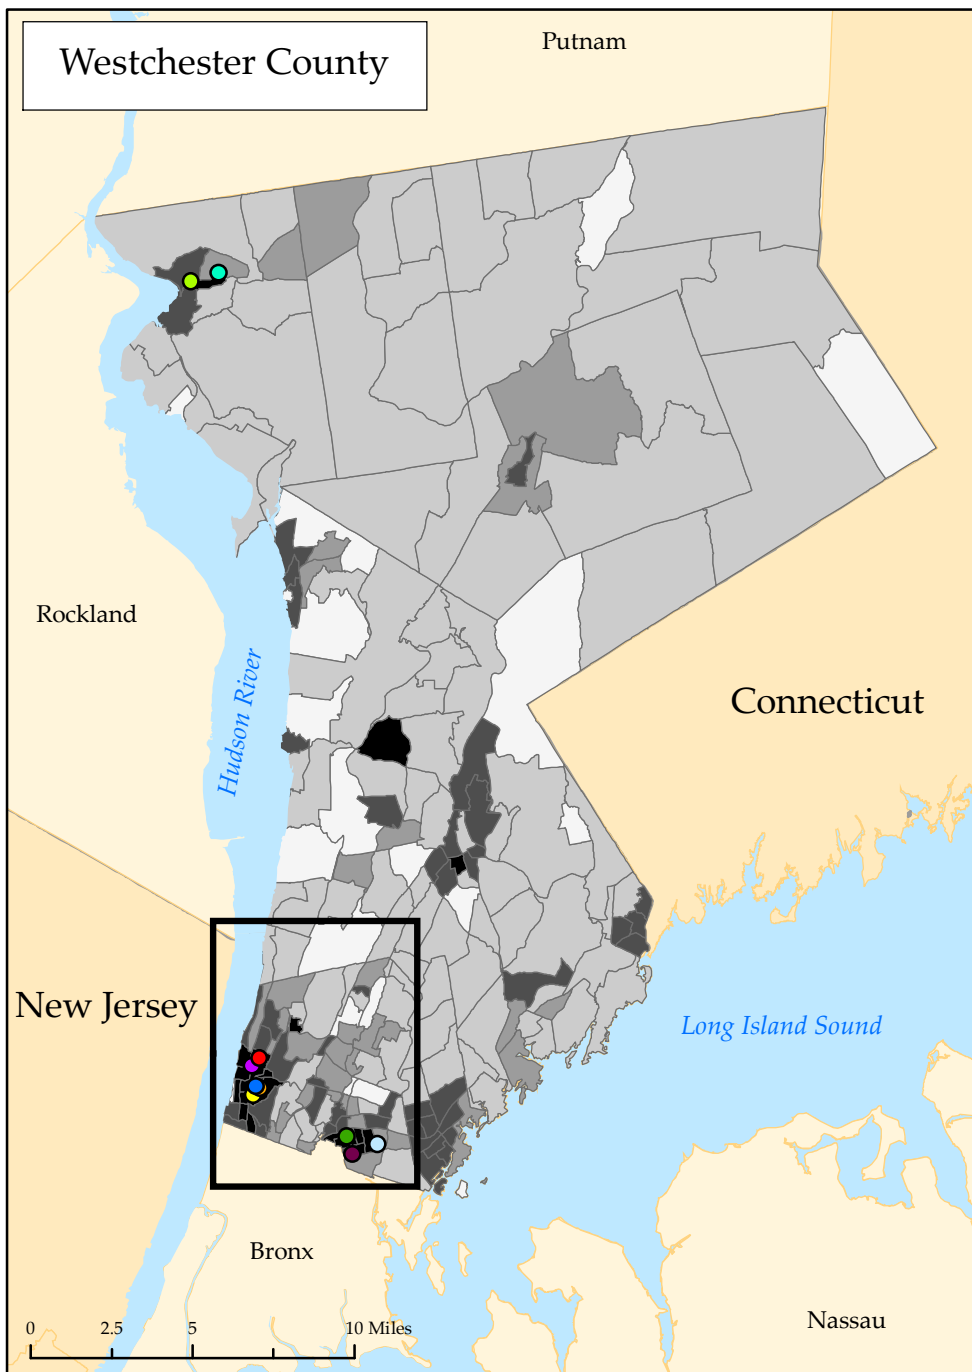

# Recommended Summer Food Service Program (SFSP) Locations

- Schools within 1/4 mile of >25% Poverty Rates**
- Cecil H Parker School
  - Commerce Middle School
  - Enrico Fermi School
  - Graham School
  - Hillcrest School
  - Nellie A Thornton Magnet
  - Oakeside School
  - Scholastic Academy
  - School 23
  - School 9

Hunger Action Network  
OF NEW YORK STATE

Source: Nutrition Consortium of NYS, Census Bureau 2000.  
Map created by Jennifer Perrone, Syracuse University Community Geography