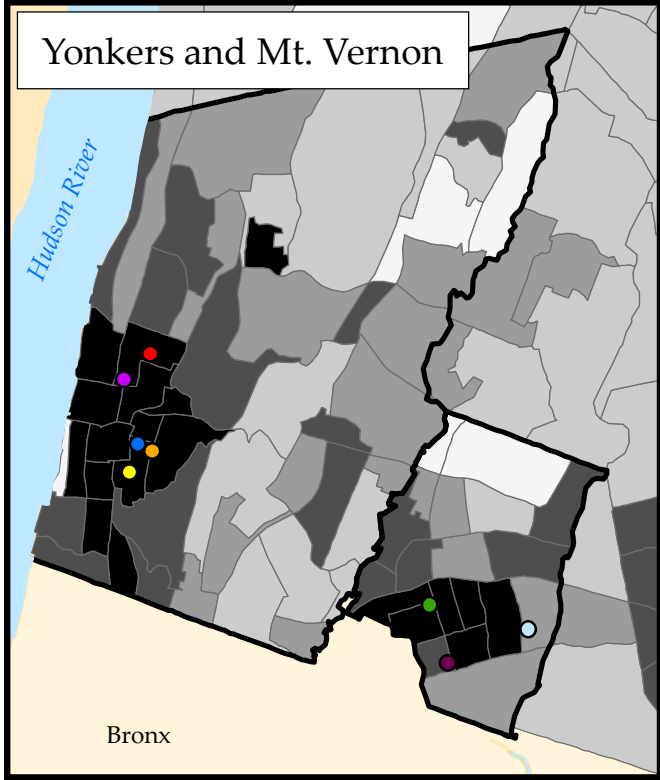

# Recommended Summer Food Service Program (SFSP) Locations

- Schools within 1/4 mile of >25% Poverty Rates**
- Cecil H Parker School
  - Commerce Middle School
  - Enrico Fermi School
  - Graham School
  - Hillcrest School
  - Nellie A Thornton Magnet
  - Oakeside School
  - Scholastic Academy
  - School 23
  - School 9

Hunger Action Network  
OF NEW YORK STATE

Source: Nutrition Consortium of NYS, Census Bureau 2000.  
Map created by Jennifer Perrone, Syracuse University Community Geography