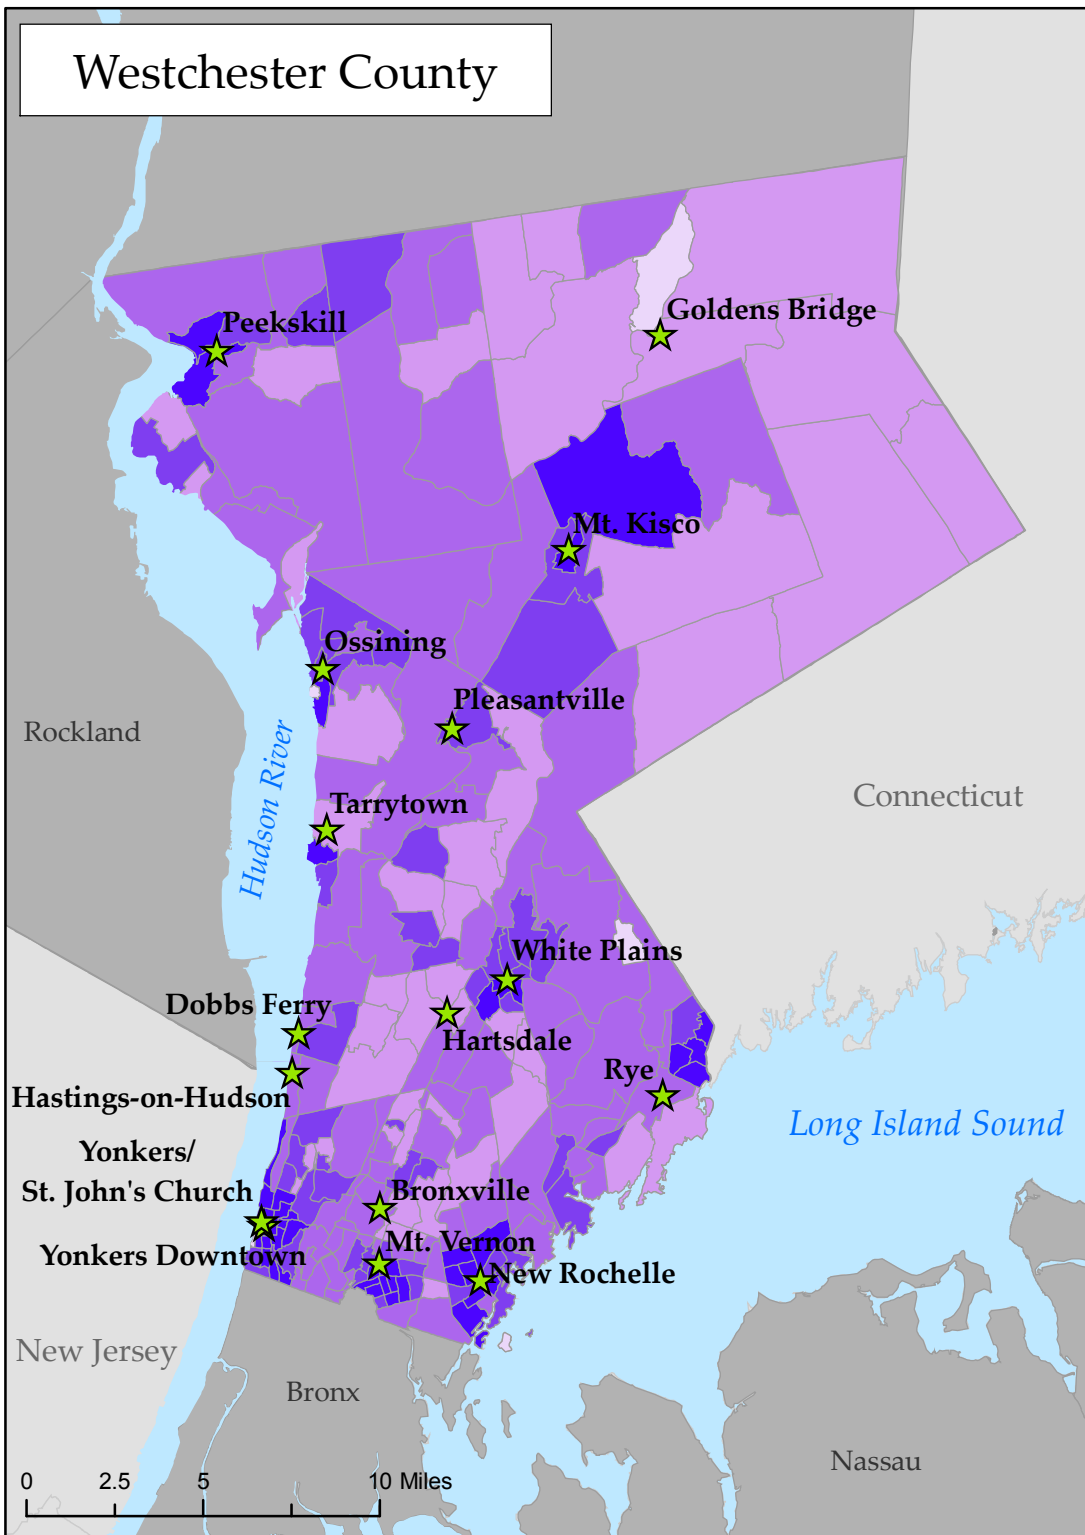

# Westchester County

# Farmers' Markets

While the majority of the 16 farmers' markets in Westchester County are located near high poverty areas, none of the markets currently accept Food Stamps.

# Hunger Action Network OF NEW YORK STATE

Source: NYS Department of Agriculture and Markets, Farmers' Market Federation of NY, Census Bureau 2000.

Map created by Jennifer Perrone, Syracuse University Community Geography